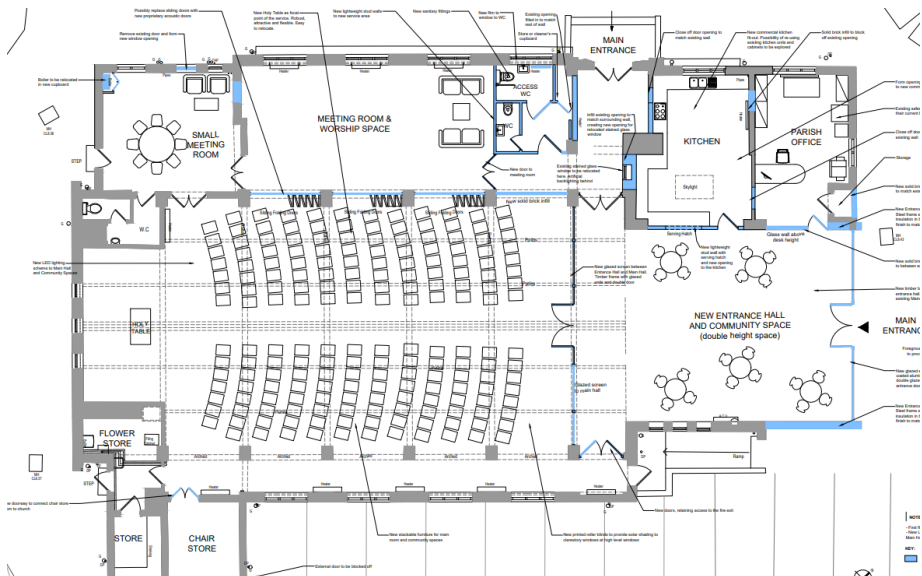

The Beacon Project aim is to be completed by 2026 to make the St Thomas Church Building a multipurpose, ecofriendly, star attraction in the area for **faith, hope, and charity**.

- A building that can be seen clearly from the main road
- Is attractive for weddings and funerals.
- Is a community hub, accessible for all.
- Has rooms able to be hired, to generate funds to help with our wider mission.